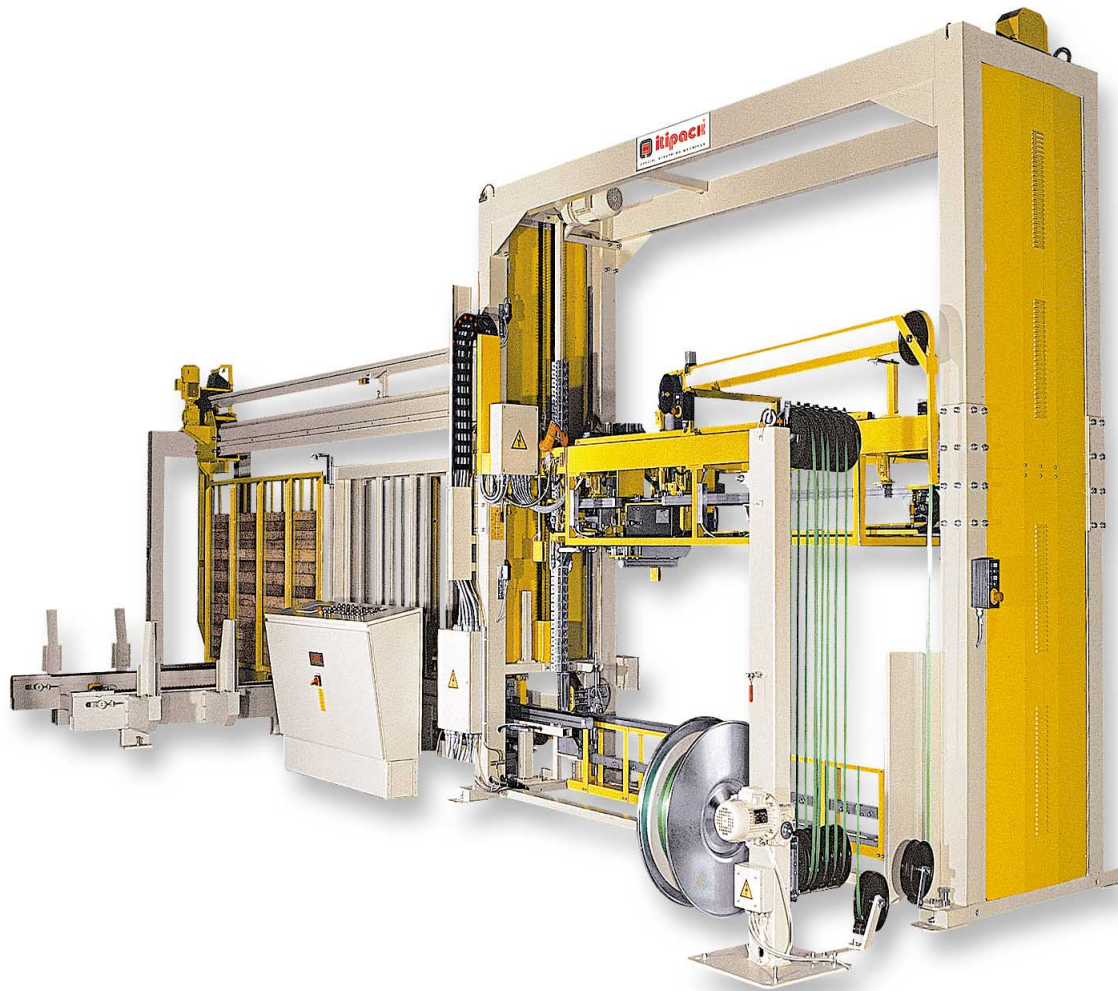

## Strapping machine for polyester strap

Strapping machine to strap chipboard panels, equipped with high strap tensioning system, with bottom automatic bunk applicators with powered magazines, and top edge protector applicators. It is available with sealing head for steel strap or for polyester strap.

## Strapping machine for polyester strap

Strapping machine to strap chipboard panels. It is equipped with high tensioning system and with bottom wooden battens applicators with powered magazine. Also it has top edge protector applicators. It is available with sealing head for polyester strap up to 19 mm. wide and 1,3 mm. thickness.