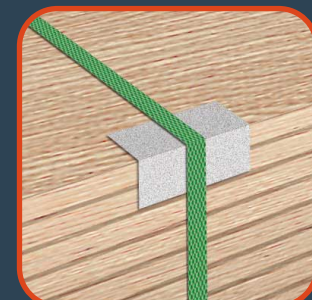

## Strapping machine for steel strap

**SKE/FS11 - WI4MR - WS4MR**

**SKE/FS11 - WIS**

## Strapping machine for polyester strap

Strapping machine to strap chipboard panels, equipped with high strap tensioning system, with bottom automatic bunk applicators with powered magazines, and top edge protector applicators. It is available with sealing head for steel strap or for polyester strap.