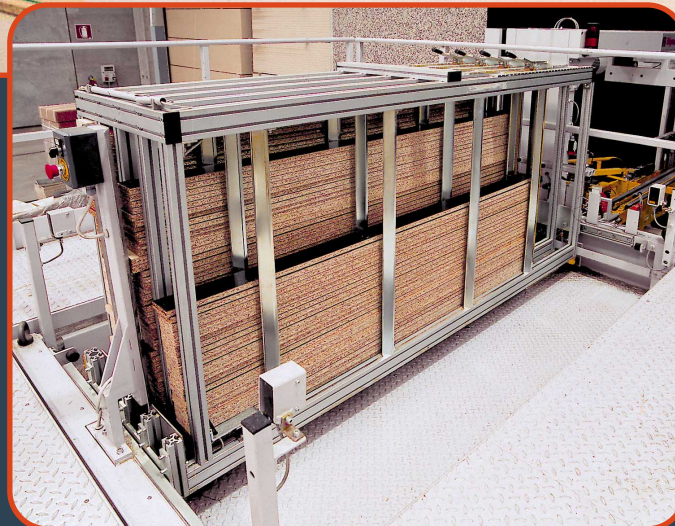

VKE/F30 - WS4MR

Strapping machine for polyester strap

Strapping machine to strap chipboard panels. It is equipped with sealing head for high capacity strap tensioning and device to apply wooden battens on top of package. It is available with sealing head for steel strap or for polyester strap.

wood and chipboard industry