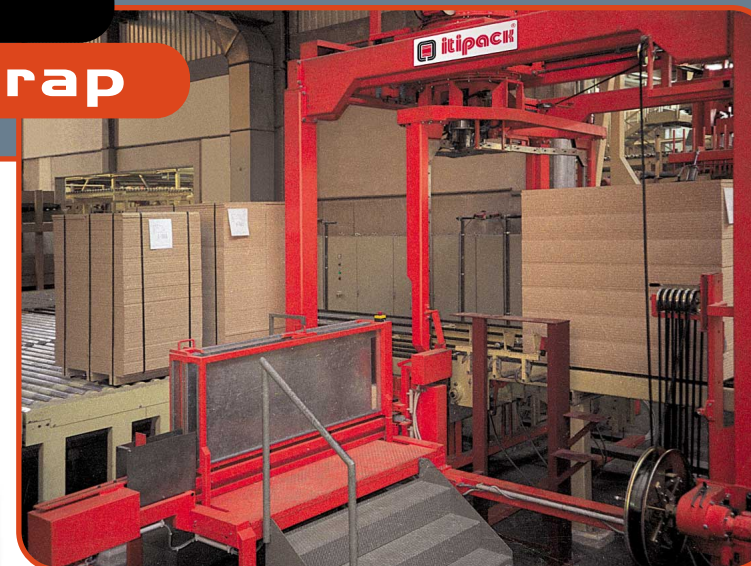

SKE/FS11 - WI4MR - WS4MR

Strapping machine for steel strap

Strapping machine to strap chipboard panels. It is equipped with automatic bunk applicators on 4 sides of package. It is available with sealing head for steel strap or for polyester strap.