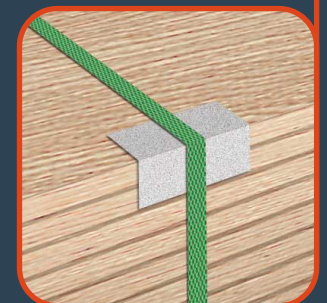

## Strapping machine for polyester strap

Strapping machine to strap chipboard panels, equipped with high strap tensioning system, with bottom automatic bunk applicators with powered magazines, and top edge protector applicators. It is available with sealing head for steel strap or for polyester strap.

## Strapping machine for polyester strap

Strapping machine to strap chipboard panels. It is equipped with high tensioning system and with bottom wooden battens applicators with powered magazine. Also it has top edge protector applicators. It is available with sealing head for polyester strap up to 19 mm. wide and 1,3 mm. thickness.