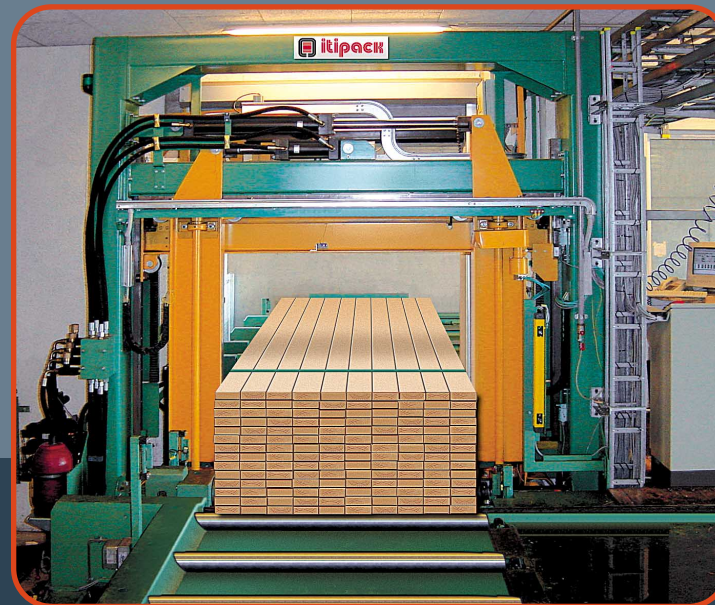

VKP/F30J

Strapping machine for polyester strap

Strapping machine to strap wooden board panels equipped with high tensioning system and four hydraulic compression bars to compact the pack till 10 tons. It is available with sealing head for steel strap or for polyester strap.