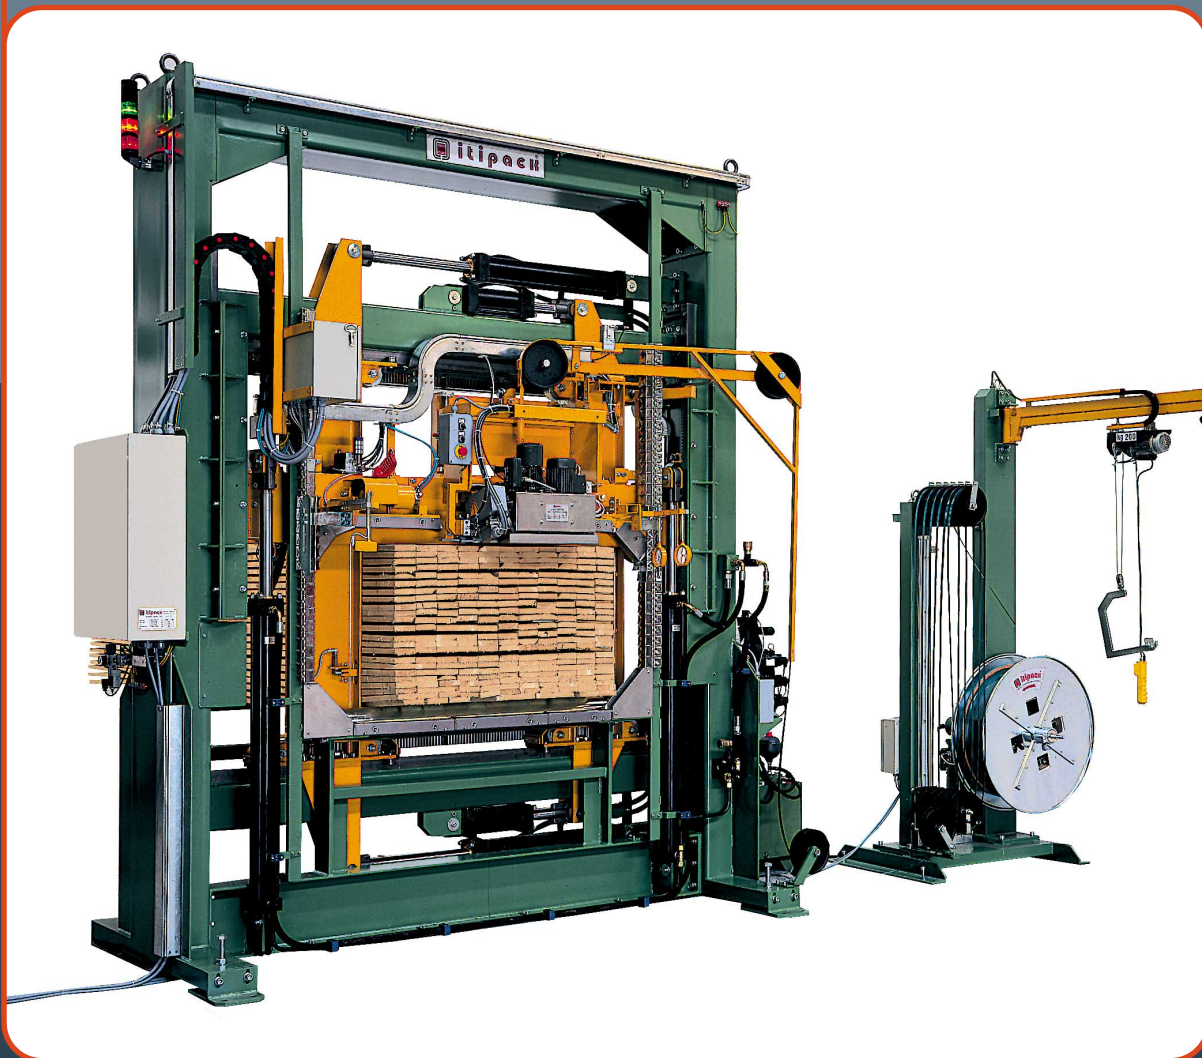

VKP/F30J

Strapping machine for polyester strap

Strapping machine to strap wooden board panels equipped with high tensioning system and four hydraulic compression bars to compact the pack till 10 tons. It is available with sealing head for steel strap or for polyester strap.