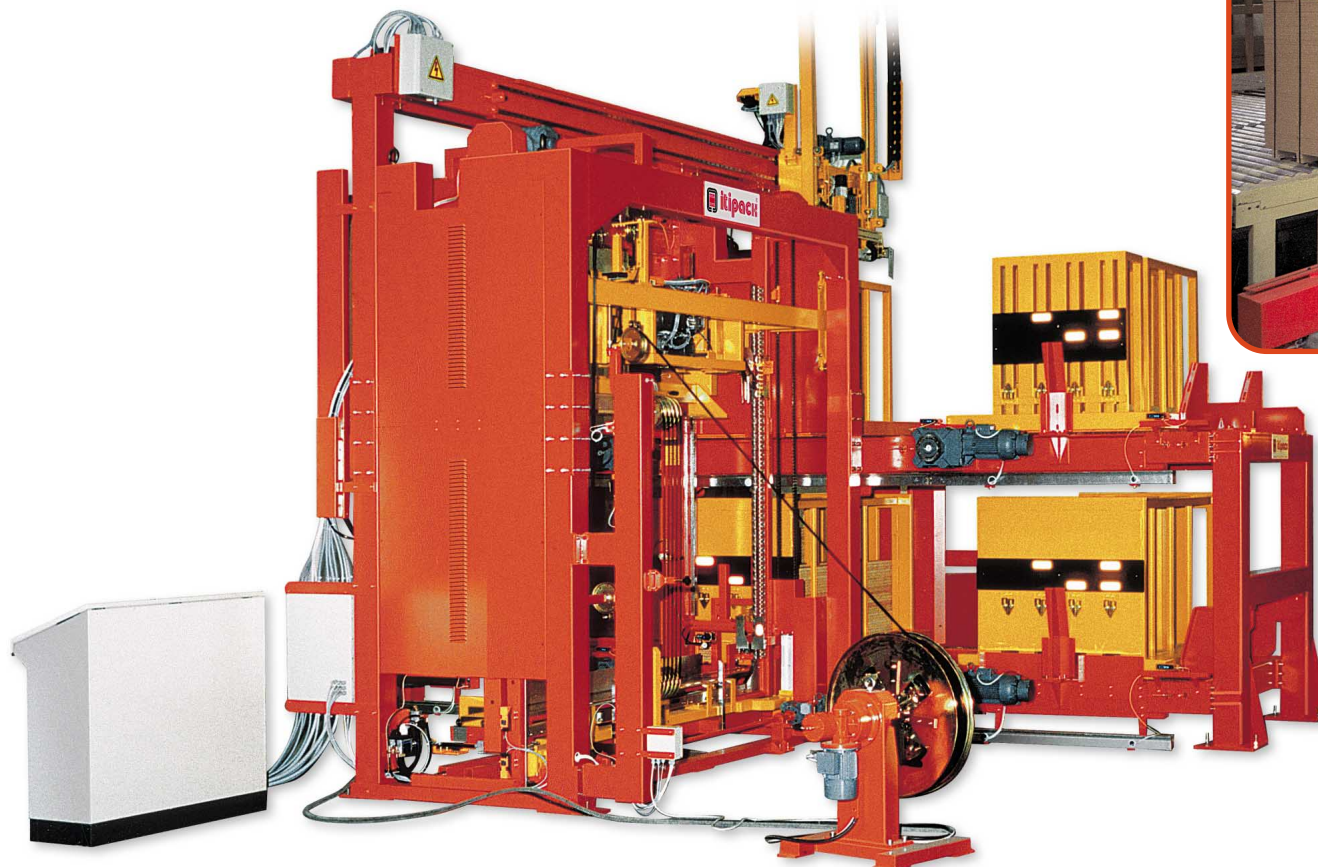

SKE/FS11 - WI4MR - WS4MR

Strapping machine for steel strap

Strapping machine to strap chipboard panels. It is equipped with automatic bunk applicators on 4 sides of package. It is available with sealing head for steel strap or for polyester strap.